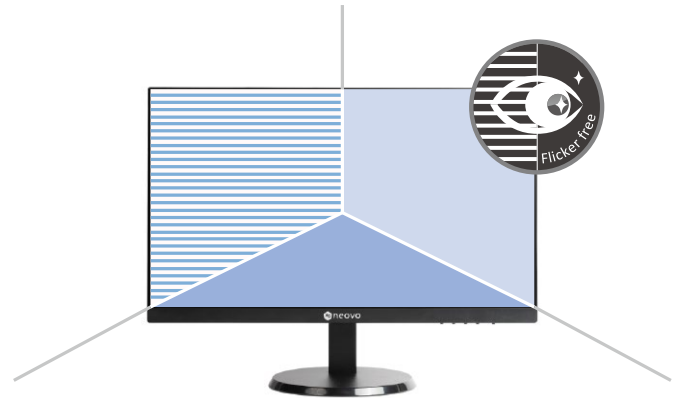

LW-Series LCD Monitor 22" | 24"

Do More with Less:

3-sided Narrow Bezel Expands Workspace with Less Viewing Obstacles

The LW-Series gives users more screen space to work on and view their content. The 3-sided narrow bezel design allows for virtually seamless setup of multiple monitors, and its support for 4:3 and 16:9 aspect ratios means more flexibility in input sources. With its blue-light filter and flicker-free display technology, viewers are ensured a smooth and comfortable viewing experience. Additionally, its sleek design can be stylish at any home or office.

178°

178°

Wide Viewing Angle

3-sided Narrow Bezels and Wide Viewing Angle

The 3-sided narrow bezel design broadens the screen space; it also allows for easy setup of multiple monitors with a reduced bezel gap, making users to enjoy an expansive viewing experience, meanwhile, enhancing productivity at work. And the wide viewing angle of 178/178 degrees offers true colour accuracy for viewing from almost any angle to the screen.

LOW BLUE LIGHT

HDMI

Flexible Connectivity and Multimedia Options

A 20,000,000:1 contrast ratio, precise colour temperature and preset picture mode settings for reading texts, browsing webpages, or watching videos. Given its multiple input options including HDMI and VGA, you can easily connect an LW-Series display to your common peripherals to make the LW-Series a competent multimedia platform.

Features

- Full HD 1920 x 1080 resolution
- Crisp 20,000,000:1 dynamic contrast ratio
- 3-sided narrow bezel design for seamless multi-display setups
- Blue-light filter and Flicker-free display technology reduces eye discomfort
- Versatile connectivity: HDMI and VGA
- VESA mount compatibility for flexible installation