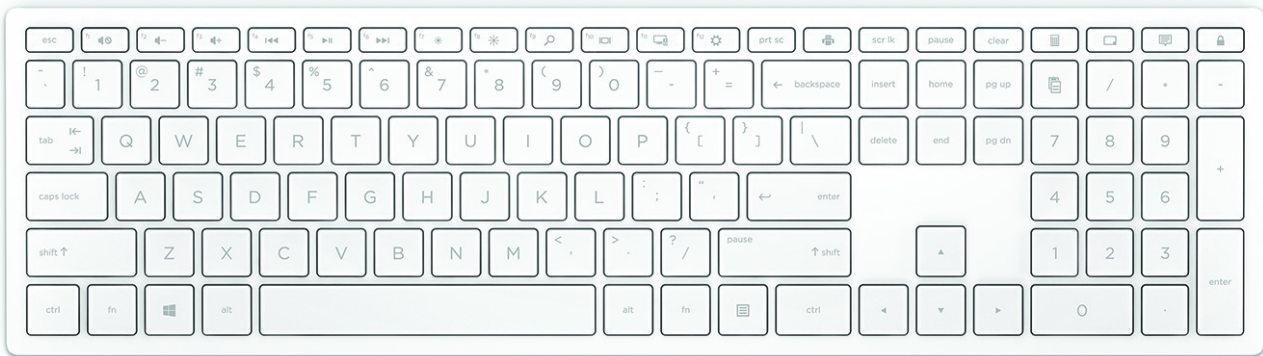

HP Pavilion Wireless Keyboard 600 White

Beautiful design. Now wireless.

Eye-catching design is as close as your fingertips with a slim wireless keyboard that fits seamlessly into your fast-paced lifestyle.

Three zones. All efficient.

Boost efficiency and productivity with an incredible three-zone keyboard with full-size arrow keys and a number pad.

Slim. Stylish. Wireless.

With a slim, appealing design, this wireless keyboard blends seamlessly into your home.¹

Responsive typing

Optimized keys for a tactile feel and a responsive, quiet typing experience.

HP Pavilion Wireless Keyboard 600 White

Featuring

Designed for comfort

Natural contours and shape allow the keyboard to sit in a comfortable position for your wrist and hands.