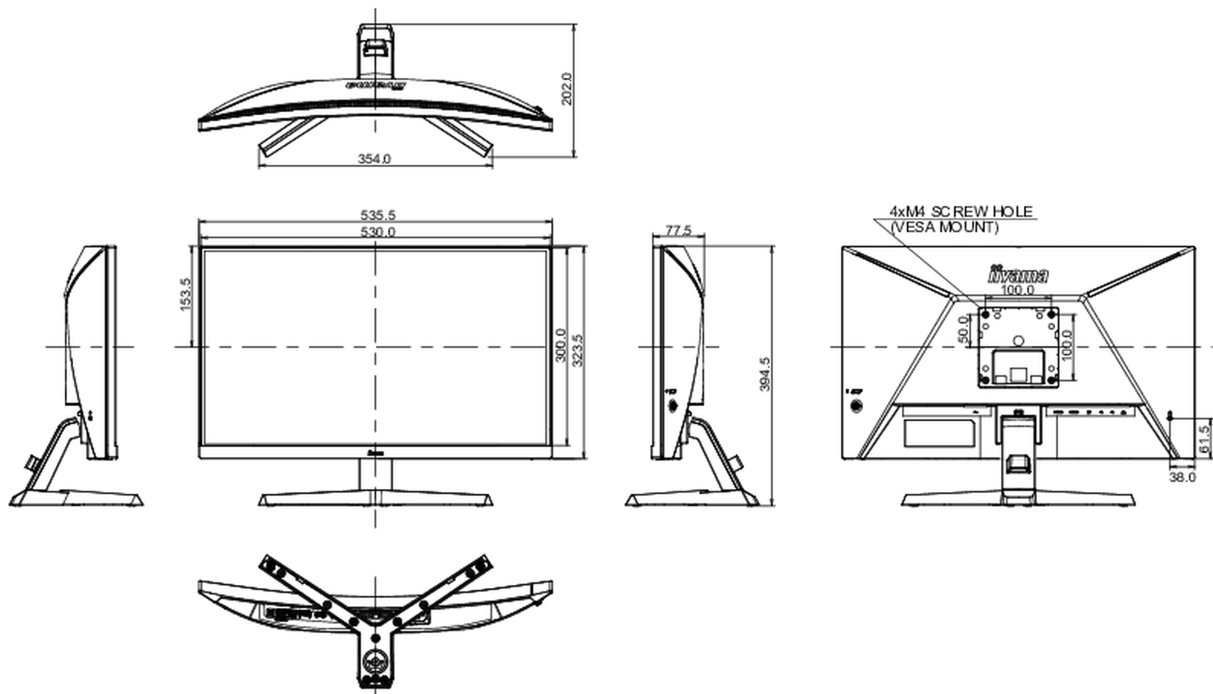

04 MECHANICAL

Display position adjustments	tilt
Tilt angle	22° up; 5° down
VESA mounting	100 x 100mm
Cable management system	yes

05 ACCESSORIES INCLUDED

Cables	power, USB, DP
Other	quick start guide, safety guide

08 DIMENSIONS / WEIGHT

Product dimensions W x H x D	535.5 x 394.5 x 202mm
Box dimensions W x H x D	612 x 408 x 190mm
Weight (without box)	3.7kg
EAN code	4948570117703

09 EU ENERGY EFFICIENCY LABEL

Manufacturer	iiyama
Model	G-Master G2466HSU-B1