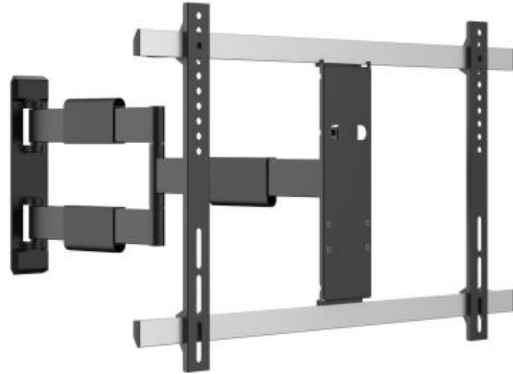

Ready when you are

M VESA Flexarm Thin Black Large

Article: 7 350 105 210 143

M VESA Flexarm Thin Black Large - Mounting kit (tilt articulating arm, full motion mount) for LCD display – black - screen size: 37" - 65"

Product category: WALLMOUNTS

Specification

M VESA Flexarm Thin Black Large

For screen size:	37"-65"
Feature:	Ultra slim full-motion arm
VESA standard:	200x200, 400x200, 300x300, 400x400, 600x400 mm
Article No:	735010521 0143
Size in mm: (H*W*Dmin-Dmax)	650x 717 x 40-650mm
Tilt:	Yes, approx. -15 to 0 degrees
Swivel:	Yes, approx. -90°~+90° degrees
Screen Level:	Yes, approx. -2°~+2° degrees
Level adjustment:	Yes, may be required when display is pulled out and pushed in
Anti-Theft:	No.
Weight:	6.33 kg (weight of one packed unit)
Colour:	Black
Max load:	30 kg
Distribution package:	3 pc
Warranty:	5 years