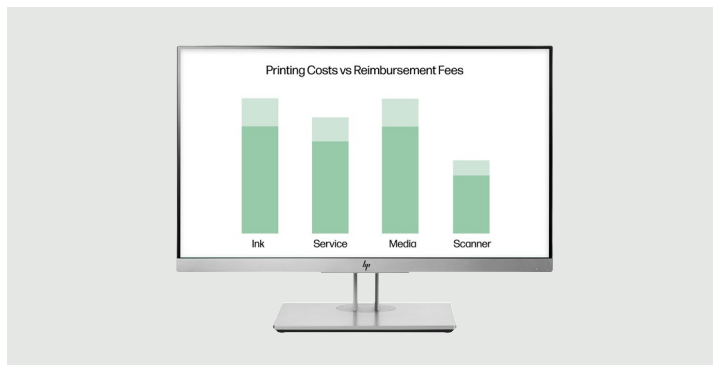

Convert your printing costs into your advantage

Take your business to the next level with HP SmartTracker. Track printing data across multiple HP PageWide XL¹ and DesignJet printers² and easily create consolidated reports to analyze your printing costs, or enable reimbursement.

Data tracking and reporting integrated into your workflow

Print from

Printer/MFP

Driver

HP SmartStream software

HP Click printing software

All your jobs are assigned correctly

HP PageWide XL and DesignJet printers