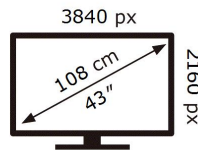

ENERGY

SAMSUNG

UE43TU7020W

67 kWh/1000h

ABCDEF **G**

101 kWh/1000h

2019/2013