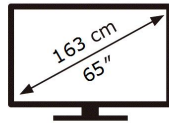

ENERGY

SAMSUNG

UE65TU7020W

115 kWh/1000h

ABCDEF **G**

158 kWh/1000h

3840 px

2160 px