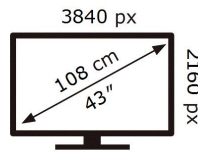

ENERGY

SAMSUNG

UE43TU7090U

67 kWh/1000h

ABCDEF **G**

101 kWh/1000h

2019/2013