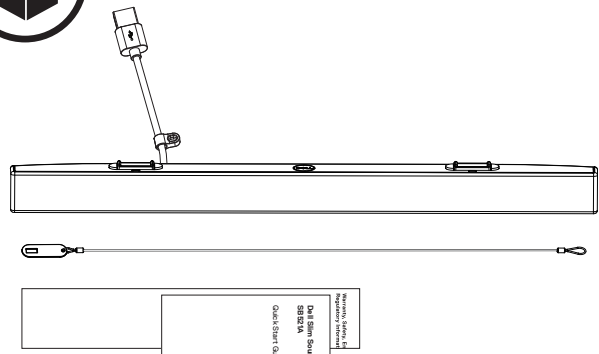

Dell Slim Soundbar-SB521A

Quick Start Guide

Regulatory Model: SB521A

[Dell.com/support](https://www.dell.com/support)

[Dell.com/regulatory_compliance](https://www.dell.com/regulatory_compliance)

1

2

3