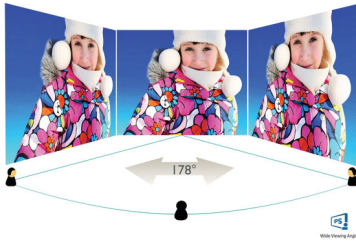

Highlights

IPS technology

IPS displays use an advanced technology which gives you extra wide viewing angles of 178/178 degree, making it possible to view the display from almost any angle. Unlike standard TN panels, IPS displays gives you remarkably crisp images with vivid colors, making it ideal not only for Photos, movies and web browsing, but also for professional applications which demand color accuracy and consistent brightness at all times.