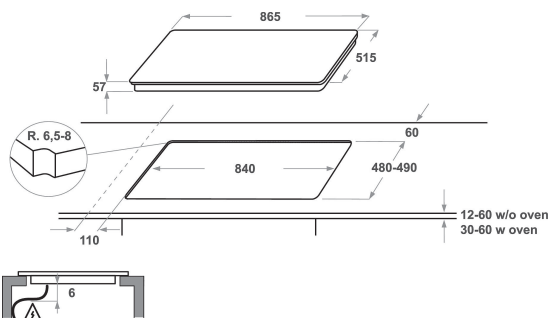

KHIAS 10900

12NC: 859991548310

GTIN (EAN) code: 8003437232299

KitchenAid

MAIN FEATURES

Product group	Hob
Construction type	Built-in
Type of control	Electronic
Type of control settings	-
Number of gas burners	0
Number of electric cooking zones	4
Number of electric plates	0
Number of radiant plates	0
Number of halogen plates	0
Number of induction plates	10
Number of electric warming zones	0
Location of control panel	Front
Basic surface material	Ceramic Glass
Main colour of product	Black
Electrical connection rating (W)	11000
Gas connection rating (W)	0
Current (A)	46,5
Voltage (V)	230
Frequency (Hz)	50/60
Length of Electrical Supply Cord (cm)	170
Plug type	No
Gas connection	N/A
Width of the product	865
Height of the product	57
Depth of the product	515
Minimum niche height	30
Minimum niche width	840
Niche depth	490
Net weight (kg)	22.6
Automatic programmes	Yes

TECHNICAL FEATURES

Power on indicator	Yes
Number of indicators	6
Type of regulation	Induction
Type of lid	Without
Residual heat indicator	Separate
Main on/off switch	Yes
Safety device	-
Timer	Yes

PERFORMANCES