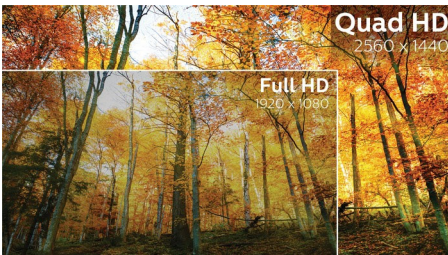

CrystalClear images

These Philips screens deliver Crystal Clear, Quad HD 2560 x 1440 or 2560 x 1080 pixel images. Utilising high-performance panels with high-density pixel count, enabled by high-bandwidth sources like Displayport, HDMI and Dual link DVI, these new displays will make your images and graphics come alive. Whether you are a demanding professional requiring extremely detailed information for CAD-CAM solutions, a user of 3D graphic applications or a financial wizard working on huge spreadsheets, Philips displays will give you Crystal Clear images.