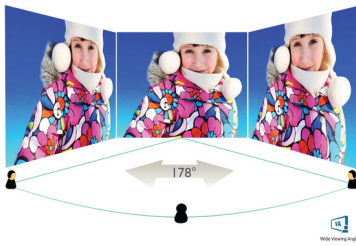

Gaming monitor
E Line 27" (68.6 cm), 1920 x 1080 (Full HD)

Highlights

VA display

The Philips VA LED display uses an advanced multi-domain vertical alignment technology that gives you super-high static contrast ratios for extra-vivid and bright images. While standard office applications are handled with ease, it is especially suitable for photos, web browsing, films, gaming and demanding graphical applications. Its optimised pixel management technology gives you a 178/178 degree extra-wide viewing angle, resulting in crisp images.