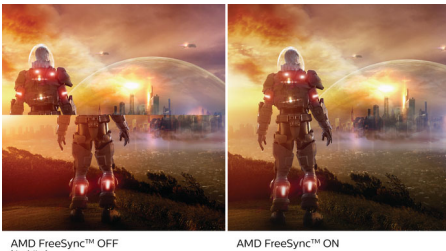

AMD FreeSync™ Premium

Gaming shouldn't be a choice between choppy gameplay or broken frames. AMD FreeSync™ Premium equips serious gamers with a fluid, tear-free gameplay experience at peak performance. There are no compromises, game confidently with a high refresh rate, low framerate compensation and low latency.