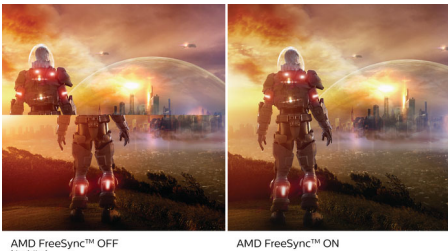

Immersive visuals

- VA display delivers awesome images with wide viewing angles
- 16:9 Full HD display for crisp, detailed images
- SmartContrast for rich black details

The gaming advantage is yours

- AMD FreeSync™ Premium; tear free, stutter free, fluid gaming
- 144 Hz refresh rates for ultra-smooth, brilliant images
- 1 ms (MPRT) fast response for crisp images and smooth gameplay
- SmartImage game mode optimised for gamers
- Ultra Wide-Color wider range of colours for a vivid picture

PHILIPS

Gaming monitor
E Line 24 (23.8"/60.5 cm diag.), 1920 x 1080 (Full HD)

Highlights

VA display

The Philips VA LED display uses an advanced multi-domain vertical alignment technology that gives you super-high static contrast ratios for extra-vivid and bright images. While standard office applications are handled with ease, it is especially suitable for photos, web browsing, films, gaming and demanding graphical applications. Its optimised pixel management technology gives you a 178/178 degree extra-wide viewing angle, resulting in crisp images.

AMD FreeSync™ Premium

Gaming shouldn't be a choice between choppy gameplay or broken frames. AMD FreeSync™ Premium equips serious gamers with a fluid, tear-free gameplay experience at peak performance. There are no compromises, game confidently with a high refresh rate, low framerate compensation and low latency.