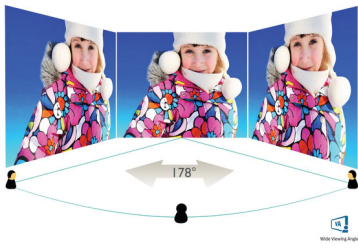

PHILIPS

Gaming monitor
E Line 24 (23.8"/60.5 cm diag.), 1920 x 1080 (Full HD)

Highlights

VA display

The Philips VA LED display uses an advanced multi-domain vertical alignment technology that gives you super-high static contrast ratios for extra-vivid and bright images. While standard office applications are handled with ease, it is especially suitable for photos, web browsing, films, gaming and demanding graphical applications. Its optimised pixel management technology gives you a 178/178 degree extra-wide viewing angle, resulting in crisp images.

Specifications

Picture/Display

- LCD panel type: VA LCD
- Backlight type: W-LED system
- Panel Size: 23.8 inch/60.5 cm
- Display Screen Coating: Anti-Glare, 3H, Haze 25%
- Effective viewing area: 527.04 (H) x 296.46 (V)
- Aspect ratio: 16:9
- Maximum resolution: 1920 x 1080 @ 144 Hz*
- Pixel Density: 93 PPI
- Response time (typical): 4 ms (Grey to Grey)*
- MPRT: 1 ms
- Brightness: 350 cd/m²
- Contrast ratio (typical): 3500:1
- SmartContrast: Mega Infinity DCR
- Pixel pitch: 0.2745 x 0.2745 mm
- Viewing angle: 178° (H)/178° (V), @ C/R > 10
- Flicker-free
- Picture enhancement: SmartImage game
- Colour gamut (typical): NTSC 96.1%*, sRGB 125.9%*
- Display colours: 16.7 M
- Scanning Frequency: HDMI: 30 - 160 kHz (H)/48 - 144 Hz (V), DP: 30 - 200 kHz (H)/48 - 144 Hz (V)
- LowBlue Mode
- EasyRead
- sRGB
- AMD FreeSync™ technology: Premium