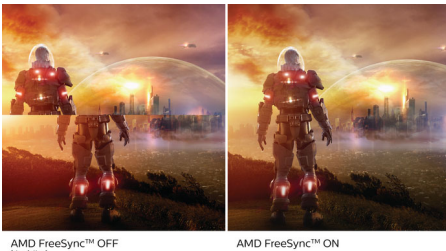

Immersive visuals

- VA display delivers awesome images with wide viewing angles
- 16:9 Full HD display for crisp, detailed images
- SmartContrast for rich black details

The gaming advantage is yours

- AMD FreeSync™ Premium; tear free, stutter free, fluid gaming
- 144 Hz refresh rates for ultra-smooth, brilliant images
- 1 ms (MPRT) fast response for crisp images and smooth gameplay
- SmartImage game mode optimised for gamers
- Ultra Wide-Color wider range of colours for a vivid picture

PHILIPS

Gaming monitor
E Line 24 (23.8"/60.5 cm diag.), 1920 x 1080 (Full HD)

242E1GAEZ/00

Highlights

VA display

The Philips VA LED display uses an advanced multi-domain vertical alignment technology that gives you super-high static contrast ratios for extra-vivid and bright images. While standard office applications are handled with ease, it is especially suitable for photos, web browsing, films, gaming and demanding graphical applications. Its optimised pixel management technology gives you a 178/178 degree extra-wide viewing angle, resulting in crisp images.

AMD FreeSync™ Premium

Gaming shouldn't be a choice between choppy gameplay or broken frames. AMD FreeSync™ Premium equips serious gamers with a fluid, tear-free gameplay experience at peak performance. There are no compromises, game confidently with a high refresh rate, low framerate compensation and low latency.