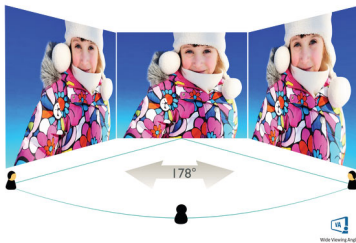

VA display

The Philips VA LED display uses an advanced multi-domain vertical alignment technology that gives you super-high static contrast ratios for extra-vivid and bright images. While standard office applications are handled with ease, it is especially suitable for photos, web browsing, films, gaming and demanding graphical applications. Its optimised pixel management technology gives you a 178/178 degree extra-wide viewing angle, resulting in crisp images.