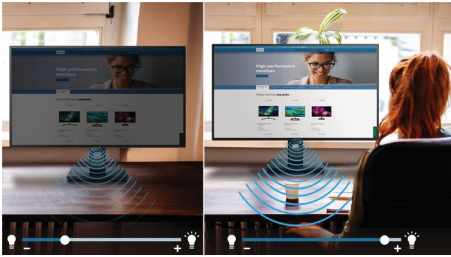

Designed for the way you work

- Less eye fatigue with Flicker-Free technology
- LowBlue Mode for easy-on-the-eyes productivity
- EasyRead mode for a paper-like reading experience
- SmartErgoBase enables user-friendly ergonomic adjustments
- Built-in stereo speakers for multimedia

PHILIPS

LCD monitor with PowerSensor
B Line 32 (31.5"/80 cm diag.), 3840 x 2160 (4K UHD)

328B1/00

Highlights

PowerSensor

PowerSensor is a built-in 'people sensor' that transmits and receives harmless infrared signals to determine if the user is present and then automatically reduces monitor brightness when the user steps away from the desk, cutting energy costs by up to 80 percent and prolonging monitor life

LightSensor

LightSensor uses a smart sensor to adjust the picture brightness depending on the light conditions in the room for the perfect picture with minimal power usage.

UltraClear 4K UHD Resolution

These Philips displays utilise high-performance panels to deliver UltraClear, 4K UHD (3840 x 2160) resolution images. Whether you are a demanding professional requiring extremely detailed images for CAD solutions, a user of 3D graphics applications or a financial wizard

working on huge spreadsheets, Philips displays will make your images and graphics come alive.

VA display

The Philips VA LED display uses an advanced multi-domain vertical alignment technology that gives you super-high static contrast ratios for extra-vivid and bright images. While standard office applications are handled with ease, it is especially suitable for photos, web browsing, films, gaming and demanding graphical applications. Its optimised pixel management technology gives you a 178/178 degree extra-wide viewing angle, resulting in crisp images.