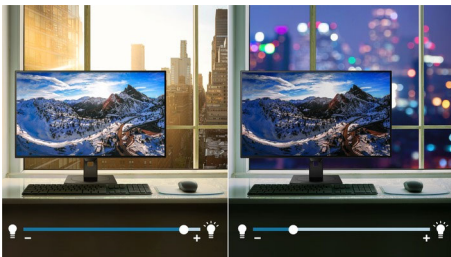

Designed for the way you work

- Less eye fatigue with Flicker-Free technology
- LowBlue Mode for easy-on-the-eyes productivity
- EasyRead mode for a paper-like reading experience
- SmartErgoBase enables user-friendly ergonomic adjustments
- Built-in stereo speakers for multimedia

PHILIPS

LCD monitor with PowerSensor
B Line 32 (31.5"/80 cm diag.), 3840 x 2160 (4K UHD)

328B1/00

Highlights

PowerSensor

PowerSensor is a built-in 'people sensor' that transmits and receives harmless infrared signals to determine if the user is present and then automatically reduces monitor brightness when the user steps away from the desk, cutting energy costs by up to 80 percent and prolonging monitor life

LightSensor

LightSensor uses a smart sensor to adjust the picture brightness depending on the light conditions in the room for the perfect picture with minimal power usage.

UltraClear 4K UHD Resolution

These Philips displays utilise high-performance panels to deliver UltraClear, 4K UHD (3840 x 2160) resolution images. Whether you are a demanding professional requiring extremely detailed images for CAD solutions, a user of 3D graphics applications or a financial wizard

working on huge spreadsheets, Philips displays will make your images and graphics come alive.

VA display

The Philips VA LED display uses an advanced multi-domain vertical alignment technology that gives you super-high static contrast ratios for extra-vivid and bright images. While standard office applications are handled with ease, it is especially suitable for photos, web browsing, films, gaming and demanding graphical applications. Its optimised pixel management technology gives you a 178/178 degree extra-wide viewing angle, resulting in crisp images.