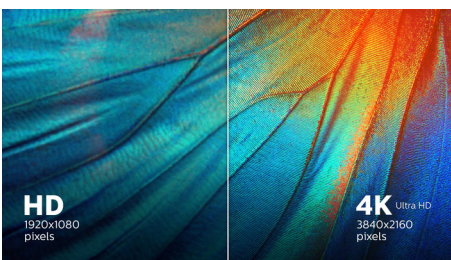

Philips
LCD monitor with
PowerSensor

B Line

32 (31.5"/80 cm diag.)
3840 x 2160 (4K UHD)

328B1

Ultra-clear vision to get more done

Get your best work done with this Philips monitor. UltraClear 4K UHD gives the space and clarity for your work. Loaded with features to improve productivity and sustainability.

PHILIPS

LCD monitor with PowerSensor
B Line 32 (31.5"/80 cm diag.), 3840 x 2160 (4K UHD)

328B1/00

Highlights

PowerSensor

PowerSensor is a built-in 'people sensor' that transmits and receives harmless infrared signals to determine if the user is present and then automatically reduces monitor brightness when the user steps away from the desk, cutting energy costs by up to 80 percent and prolonging monitor life

LightSensor

LightSensor uses a smart sensor to adjust the picture brightness depending on the light conditions in the room for the perfect picture with minimal power usage.

UltraClear 4K UHD Resolution

These Philips displays utilise high-performance panels to deliver UltraClear, 4K UHD (3840 x 2160) resolution images. Whether you are a demanding professional requiring extremely detailed images for CAD solutions, a user of 3D graphics applications or a financial wizard