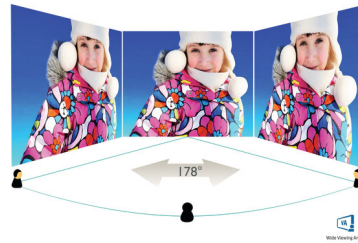

VA display

The Philips VA LED display uses an advanced multi-domain vertical alignment technology that gives you super-high static contrast ratios for extra-vivid and bright images. While standard office applications are handled with ease, it is especially suitable for photos, web browsing, films, gaming and demanding graphical applications. Its optimised pixel management technology gives you a 178/178 degree extra-wide viewing angle, resulting in crisp images.