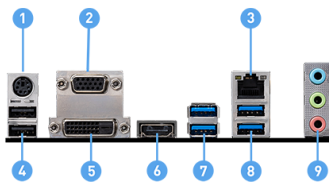

CONNECTIONS

1. Keyboard / Mouse	2. VGA
3. LAN	4. USB 2.0
5. DVI-D	6. HDMI
7. USB 3.2 Gen 1 5Gbps Type-A	8. USB 3.2 Gen 1 5Gbps Type-A
9. Audio Connectors