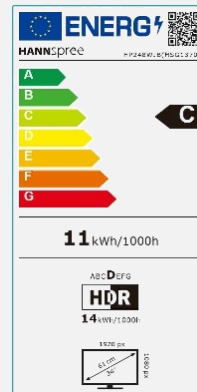

### ERGONOMIC FEATURES

Height  
Adjust.  
Stand

Pivot

Tilt

Swivel

Display Size	60,54 cm / 23.8" Diagonal
Panel Type	TFT – LED Backlight
Aspect Ratio	16:9
Resolution (H x V)	1920 x 1080 Full HD
Brightness (Typ.)	400cd/m <sup>2</sup>
Contrast (Typ.)	3000:1 (Typical)
Contrast (Active)	10.000.000:1 (Active)
Viewing Angle L/R; U/D	178° H / 178° V (CR >10)
Response Time	5 msec
Pixel Pitch	0,2745 (H) x 0,2745 (V) mm
Panel Surface	Anti-Glare, Haze-level 2%; Hard coating (2H)
Display Colors	16.7M Colors
Horizontal Frequency	30 ~ 83 kHz
Vertical Frequency	60 ~ 75 Hz
Max Display Frequency	1920 x 1080 @ 60Hz
Input 1	VGA D-Sub
Input 2	HDMI 1.4
Input 3 & 4	DP 1.2; Audio-In
USB	USB 3.0 HUB (1 up, 2 down)
Speakers	2W x 2, 4Ω,, Earphone Jack; Audio-In
Power Consumption	On: 11,48W; Stand-by: 0,26W; Off: 0,24W (Energy Consumption related to EPA Energy Star Version 8.0)
AC Power Range	External PSU DC: 12V – 2,5A Input: AC 100 ~ 240 Volt; 50 ~ 60 Hz
Product Dimensions	541 x 175 x 354~484 with stand mm (W x D x H) 541 x 54 x 324 without stand mm (W x D x H)
Packing Dimensions	605 x 172 x 460 mm (W x D x H)
Net / Gross Weight	5,1 Kg / 6,8 Kg (±0,3 Kg)

VESA Mounting	100 x 100 mm
Monitor Stand	Height Adjustable Stand (130 ± 3 mm range)
Tilt / Kensington Lock	-5° ~ +21° (±2°) / Yes
Pivot / Swivel	Yes + / - 90° / Left: 45° - Right: 45°
Controls	Power, Rocker
Color	5500, 6500, 9300, User Modes
Preset Mode	PC, Movie, Game, ECO Modes
On Screen Display	7 OSD Languages
Extra Features	<ul style="list-style-type: none"> <li>Built-in Webcam 5Mpixel High Definition with "Pop-up" design for privacy</li> <li>Built-in Stereo Microphone</li> <li>Built-in Speakers</li> <li>Built-in USB 3.0 HUB 1 upstream, 2 downstream</li> <li>Flicker Free / Low Blue Light Mode</li> </ul>
Accessory	Power Supply; Power Cable (1,5m); HDMI Cable (1,5m); USB 3.0 Cable B-A (1,5m); Warranty Card; Quick Start Guide