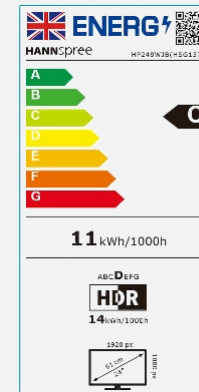

### ERGONOMIC FEATURES

Height  
Adjust.  
Stand

Pivot

Tilt

Swivel

Display Size	60,54 cm / 23.8" Diagonal
Panel Type	TFT – LED Backlight
Aspect Ratio	16:9
Resolution (H x V)	1920 x 1080 Full HD
Brightness (Typ.)	400cd/m <sup>2</sup>
Contrast (Typ.)	3000:1 (Typical)
Contrast (Active)	10.000.000:1 (Active)
Viewing Angle L/R; U/D	178° H / 178° V (CR >10)
Response Time	5 msec
Pixel Pitch	0,2745 (H) x 0,2745 (V) mm
Panel Surface	Anti-Glare, Haze-level 2%; Hard coating (2H)
Display Colors	16.7M Colors
Horizontal Frequency	30 ~ 83 kHz
Vertical Frequency	60 ~ 75 Hz
Max Display Frequency	1920 x 1080 @ 60Hz
Input 1	VGA D-Sub
Input 2	HDMI 1.4
Input 3 & 4	DP 1.2; Audio-In
USB	USB 3.0 HUB (1 up, 2 down)
Speakers	2W x 2, 4Ω,, Earphone Jack; Audio-In
Power Consumption	On: 11,48W; Stand-by: 0,26W; Off: 0,24W (Energy Consumption related to EPA Energy Star Version 8.0)
AC Power Range	External PSU DC: 12V – 2,5A Input: AC 100 ~ 240 Volt; 50 ~ 60 Hz
Product Dimensions	541 x 175 x 354~484 with stand mm (W x D x H) 541 x 54 x 324 without stand mm (W x D x H)
Packing Dimensions	605 x 172 x 460 mm (W x D x H)
Net / Gross Weight	5,1 Kg / 6,8 Kg (±0,3 Kg)

VESA Mounting	100 x 100 mm
Monitor Stand	Height Adjustable Stand (130 ± 3 mm range)
Tilt / Kensington Lock	-5° ~ +21° (±2°) / Yes
Pivot / Swivel	Yes + / - 90° / Left: 45° - Right: 45°
Controls	Power, Rocker
Color	5500, 6500, 9300, User Modes
Preset Mode	PC, Movie, Game, ECO Modes
On Screen Display	7 OSD Languages
Extra Features	<ul style="list-style-type: none"> <li>Built-in Webcam 5Mpixel High Definition with "Pop-up" design for privacy</li> <li>Built-in Stereo Microphone</li> <li>Built-in Speakers</li> <li>Built-in USB 3.0 HUB 1 upstream, 2 downstream</li> <li>Flicker Free / Low Blue Light Mode</li> </ul>
Accessory	Power Supply; Power Cable (1,5m); HDMI Cable (1,5m); USB 3.0 Cable B-A (1,5m); Warranty Card; Quick Start Guide