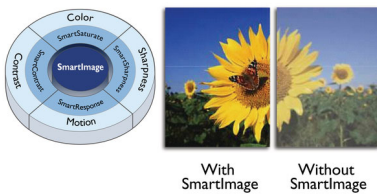

SmartImage

SmartImage is an exclusive leading edge Philips technology that analyses the content displayed on your screen and optimises your display performance. This user-friendly interface allows you to select various modes, like Office, Photo, Movie, Game, Economy etc., to fit the application in use. Based on the selection, SmartImage dynamically optimises the contrast, colour saturation and sharpness of images and videos for ultimate display performance. The Economy mode option offers you major power savings. All in real time at the touch of a single button!