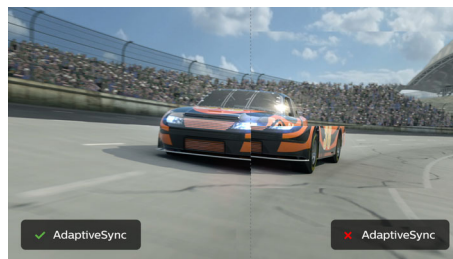

Adaptive-Sync technology

Gaming shouldn't be a choice between choppy gameplay or broken frames. Get fluid, artefact-free performance at virtually any frame rate with Adaptive-Sync technology, smooth quick refresh and ultra-fast response time.