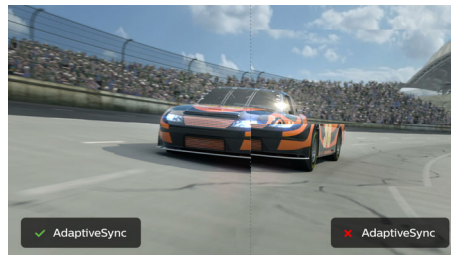

Adaptive-Sync technology

Gaming shouldn't be a choice between choppy gameplay or broken frames. Get fluid, artefact-free performance at virtually any frame rate with Adaptive-Sync technology, smooth quick refresh and ultra-fast response time.