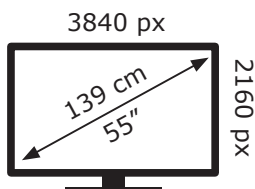

ENERGY

55 GUB 7040 - Fire TV
Edition TQT000

GRUNDIG

75 kWh/1000h

ABCDEF**G**

105 kWh/1000h

2019/2013