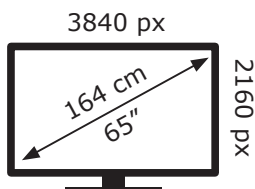

# ENERGY

65 GUB 7040 - Fire TV  
Edition TQW000

**GRUNDIG**

**100** kWh/1000h

ABCDEF**G**

**130** kWh/1000h

2019/2013