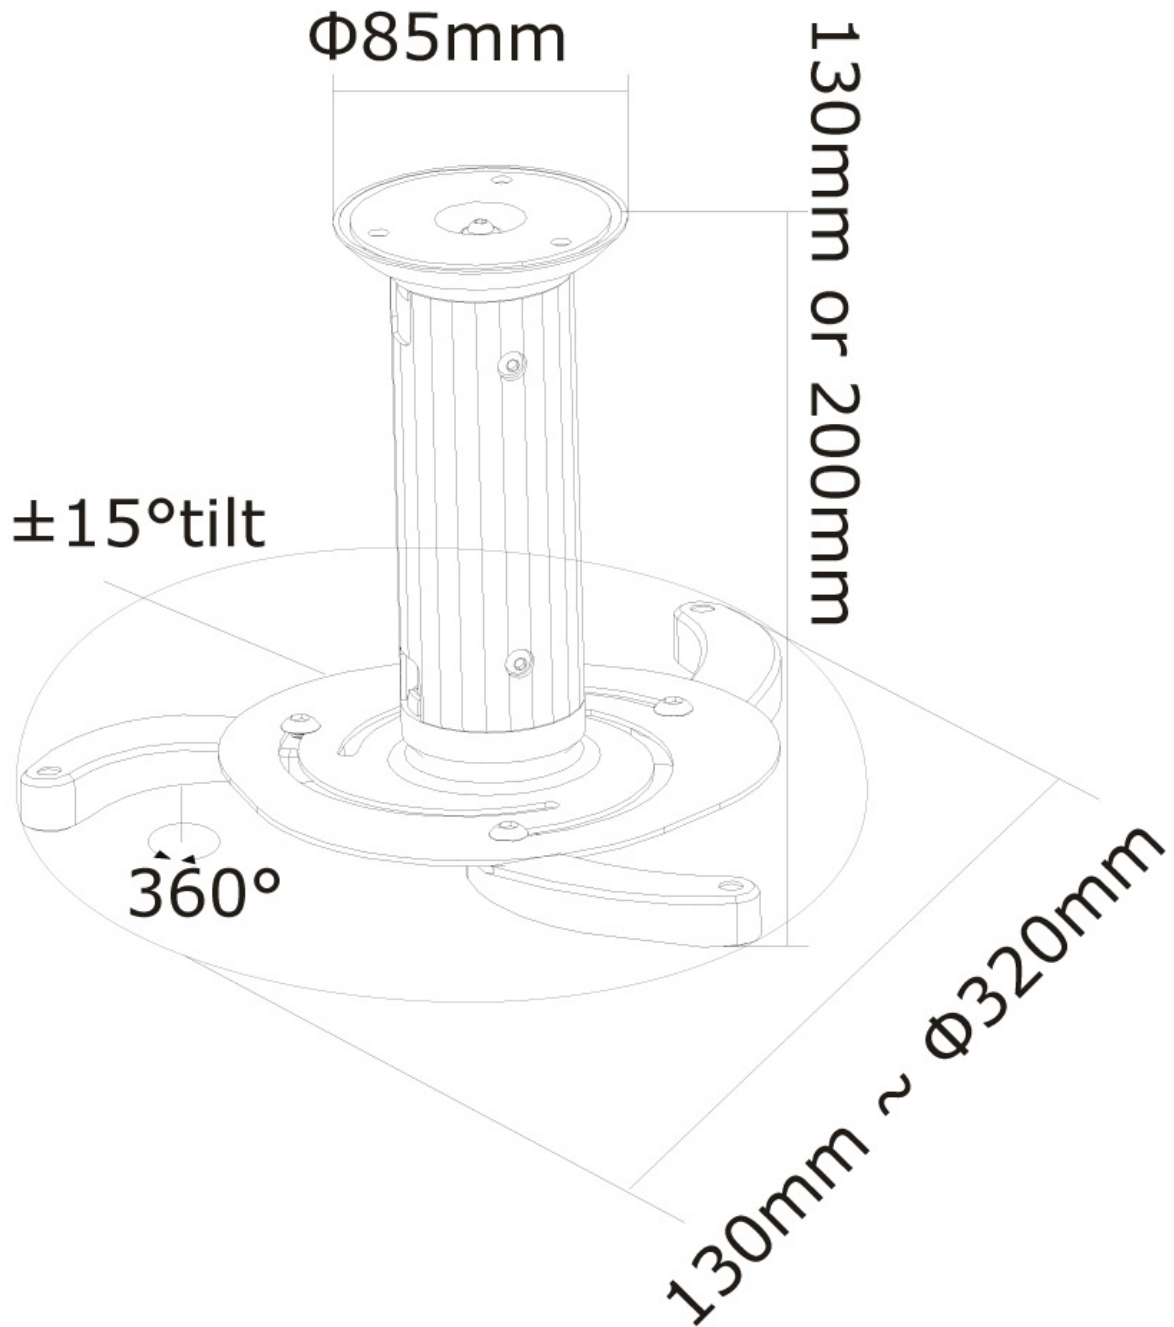

BEAMER-C80

NEOMOUNTS BEAMER-C80 BEAMER CEILING
MOUNT - H 13-20 CM - FULL MOTION

Neomounts