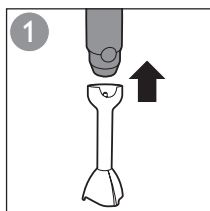

www.philips.com

100% recycled paper
100% 循环再造纸

4203.064.6093.3