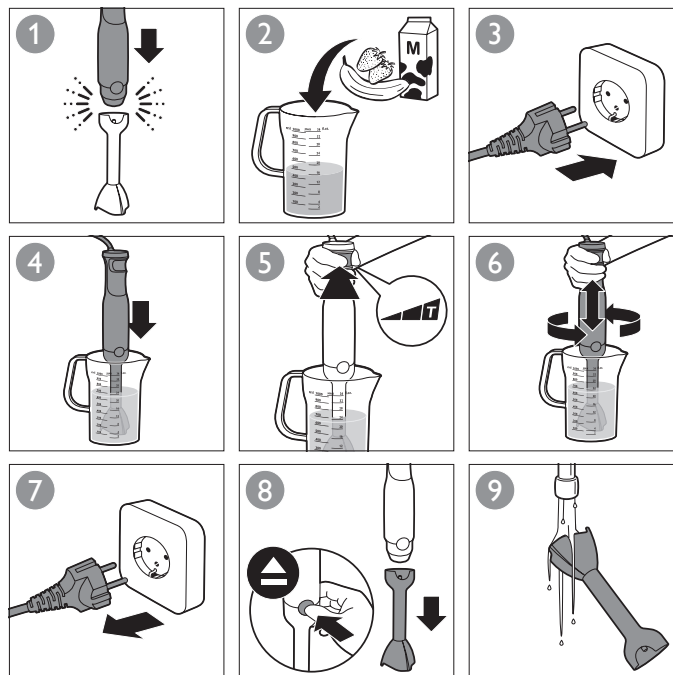

4203.064.6093.3

HR1645
HR1642

		MAX.		
		100-200 g	30 sec.	
		100-400 ml	60 sec.	
		100-500 ml	60 sec.	
		100-1000 ml	60 sec.	
 HR1645 HR1642		250 ml	70-90 sec.	
		4 x	120 sec.	
 HR1645 HR1644		2 kg	40-60 sec.	
Compact HR1645 HR1642 HR1641		100 g	5 x 1 sec.	
		120 g (max)	5 sec.	
		20 g	5 sec.	
		50-100 g (max)	15 sec.	
		100 g	20 sec.	