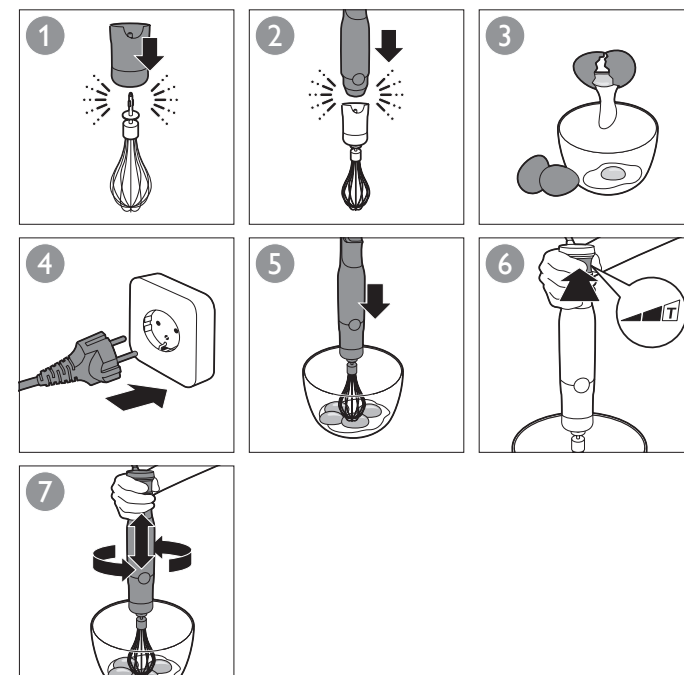

4203.064.6093.3

HR1645
HR1642

		MAX.		
		100-200 g	30 sec.	
		100-400 ml	60 sec.	
		100-500 ml	60 sec.	
		100-1000 ml	60 sec.	
 HR1645 HR1642		250 ml	70-90 sec.	
		4 x	120 sec.	
 HR1645 HR1644		2 kg	40-60 sec.	
Compact HR1645 HR1642 HR1641		100 g	5 x 1 sec.	
		120 g (max)	5 sec.	
		20 g	5 sec.	
		50-100 g (max)	15 sec.	
		100 g	20 sec.	