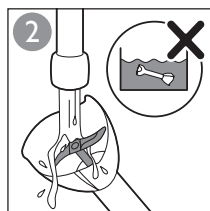

www.philips.com

100% recycled paper
100% 循环再造纸

4203.064.6093.3