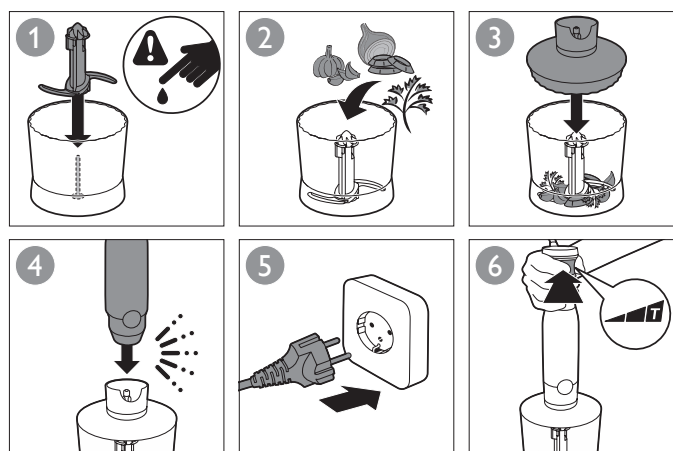

HR1645
HR1642
HR1641