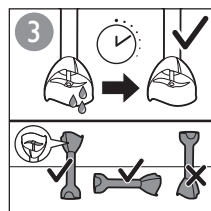

www.philips.com

100% recycled paper
100% 循环再造纸

4203.064.6093.3