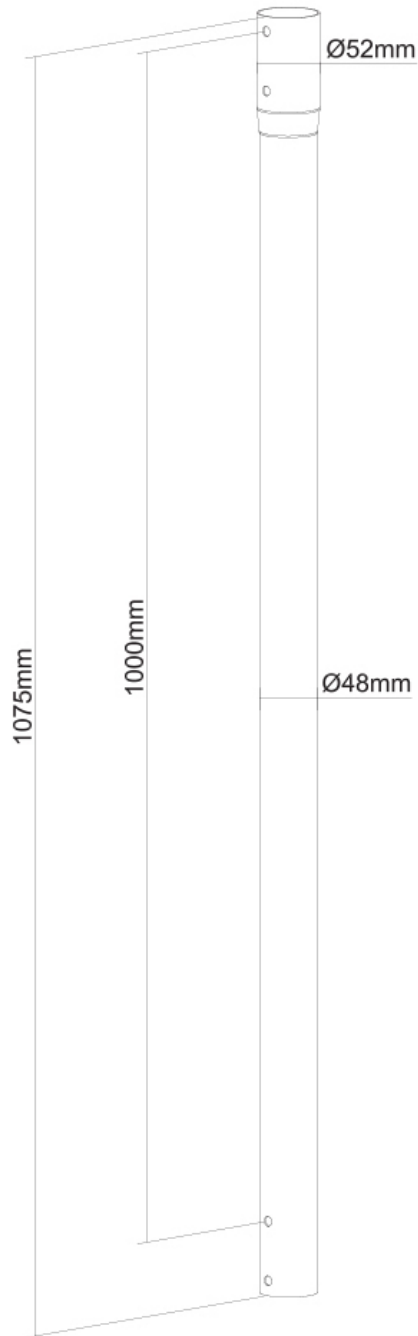

NS-EP100BLACK

NEOMOUNTS NS-EP100BLACK EXTENSION POLE TV CEILING MOUNT - H 107,5 CM

SPECIFICATIONS

GENERAL

Min. weight	0
Max. weight	100

FUNCTIE

Height adjustment	107,5 cm
Width adjustment	5,2 cm
Depth adjustment	5,2 cm
Adjustment type	Manual

INFORMATION

Color	Black
Main material	Steel
Warranty	5 year

*Please note: The inch sizes stated are just an indication, combined with the weight and VESA sizes. The maximum weight and VESA size are absolute restrictions for the products and should not be exceeded.

Neomounts

Neomounts

Neomounts NS-EP100BLACK Extension pole TV ceiling mount - h 107,5 cm - max 100 kg - suitable for NM-C440/C440DBLACK, FPMA-C340/C340DBLACK - black

The Neomounts NS-EP100BLACK is an extension pole for ceiling mount models CL35-440BL16L, NM-C440BLACK, NM-C440DBLACK, FPMA-C340BLACK and FPMA-C340DBLACK. This pole can be used as extra extension to the pole included with the models. In this way, the height of the ceiling mounts can be increased with an extra 107,5 cm.

NS-EP100BLACK

NEOMOUNTS NS-EP100BLACK EXTENSION POLE
TV CEILING MOUNT - H 107,5 CM

Neomounts