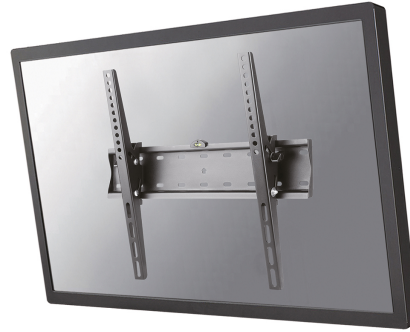

FPMA-W350BLACK

NEOMOUNTS TV WALL MOUNT

SPECIFICATIONS

GENERAL

Min. screen size*	32 inch
Max. screen size*	55 inch
Max. weight	40 kg (per screen)
Screens	1
VESA minimum	200x200 mm
VESA maximum	400x400 mm
Distance to wall	5,3 cm

FUNCTIONALITY

Type	Tilt
Height adjustment	42,5 cm
Width adjustment	43,3 cm
Depth adjustment	5,3 cm
Tilt (degrees)	24°

INFORMATION

Color	Black
Main material	Steel
Warranty	5 year
EAN code	8717371448394

*Please note: The inch sizes stated are just an indication, combined with the weight and VESA sizes. The maximum weight and VESA size are absolute restrictions for the products and should not be exceeded.

Neomounts

Neomounts

Neomounts tiltable wall mount - Black

The Neomounts FPMA-W350BLACK is a tiltable wall mount for flat screens up to 55" with a maximum weight capacity of 40 kg. The versatile tilt technology (24°) allows you to create the optimum viewing angle.

The FPMA-W350BLACK has a depth of 5,3 cm and is suitable for screens that meet VESA hole pattern 200x200 to 400x400mm. Deviant hole patterns can be covered using one of Neomounts VESA adapter plates. The integrated bubble level assures easy installation of the mount.