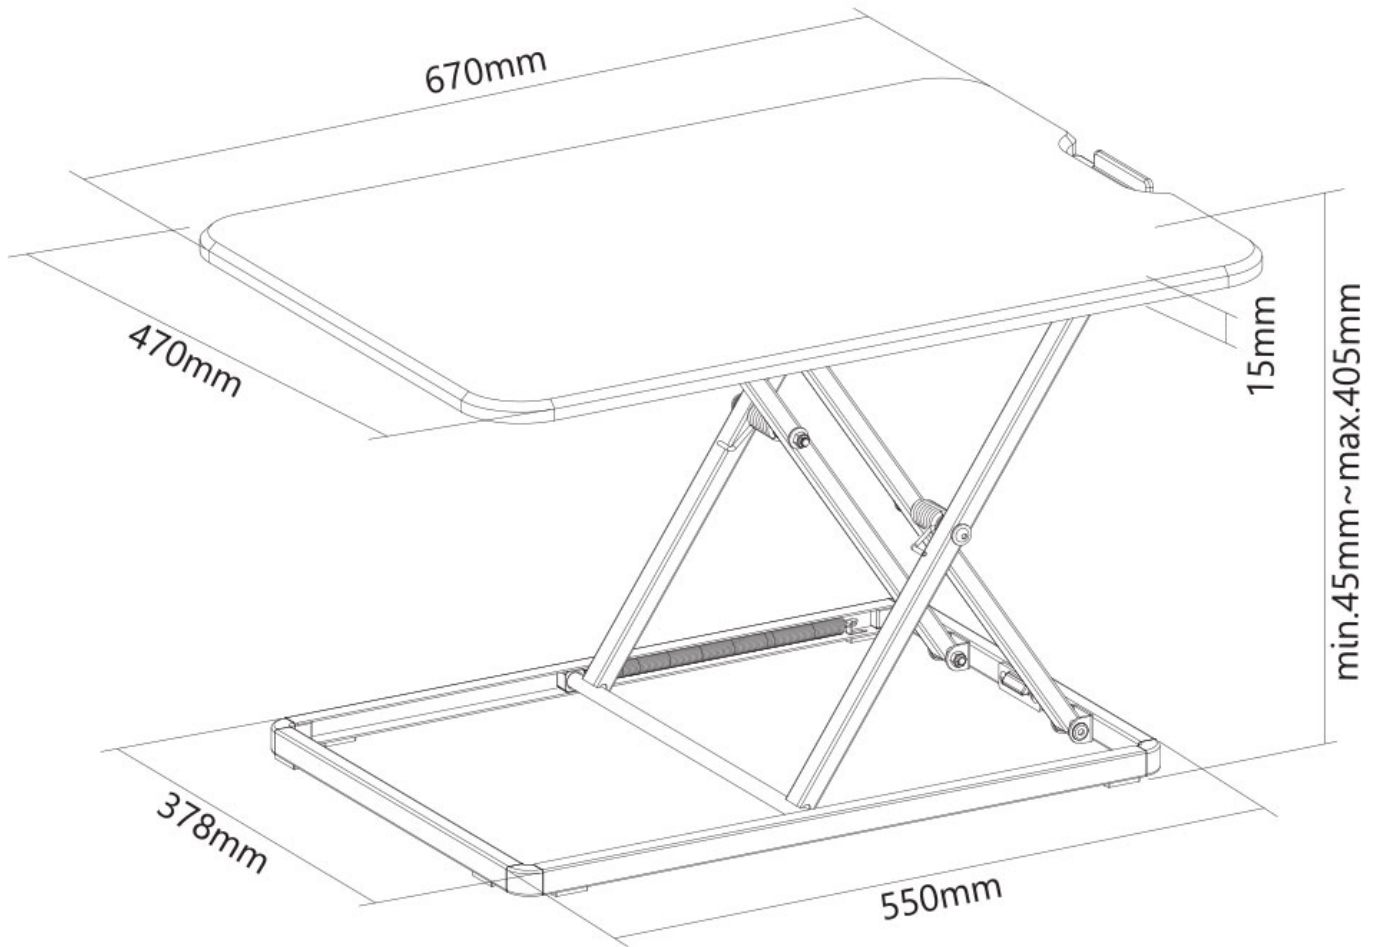

NS-WS050BLACK

NEOMOUNTS NS-WS050BLACK SIT-STAND WORKSTATION

SPECIFICATIONS

GENERAL

| | |
|-------------|---|
| Min. weight | 0 |
| Max. weight | 8 |
| Screens | 1 |

FUNCTIE

| | |
|-------------------|-------------|
| Height adjustment | 4,5-40,5 cm |
| Width adjustment | 67 cm |
| Depth adjustment | 47 cm |
| Adjustment type | Coil spring |

INFORMATION

| | |
|---------------|--------|
| Color | Black |
| Main material | Steel |
| Warranty | 5 year |

Neomounts

Neomounts

Neomounts NS-WS050BLACK Sit-stand workstation - max 8 kg - black

*Please note: The inch sizes stated are just an indication, combined with the weight and VESA sizes. The maximum weight and VESA size are absolute restrictions for the products and should not be exceeded.

The Neomounts NS-WS050BLACK is a universal lightweight sit-stand workstation with ultra-flat design and a maximum weight capacity of 8 kg. The sit-stand workstation has five height settings, to enable the perfect ergonomic working position for everyone.

Due to the lightweight, low profile design, the workstation can be easily picked-up and moved when needed. The steel frame and coil spring ensure solid positioning and optimal comfort.

NS-WS050BLACK

NEOMOUNTS NS-WS050BLACK SIT-STAND
WORKSTATION