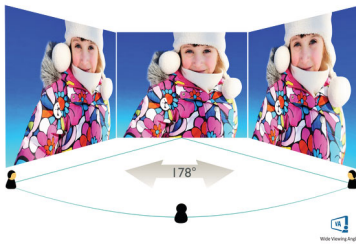

LCD monitor
V Line 27" (68.6 cm), 1920 x 1080 (Full HD)

Highlights

VA display

The Philips VA LED display uses an advanced multi-domain vertical alignment technology that gives you super-high static contrast ratios for extra-vivid and bright images. While standard office applications are handled with ease, it is especially suitable for photos, web browsing, films, gaming and demanding graphical applications. Its optimised pixel management technology gives you a 178/178 degree extra-wide viewing angle, resulting in crisp images.