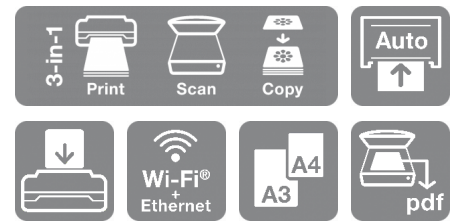

SureColor SC-T3100M-MFP - Wireless Printer (without Stand) 220V

DATASHEET / BROCHURE

Compact and affordable, large format 24-inch printer with integrated scanner.

The SC-T3100M is an easy to use, 3-in-1 solution (print, copy and scan) which offers convenience, straightforward maintenance, and easy media and ink replacement. The simple, unobtrusive design and small footprint enable the device to be placed seamlessly into most working environments and make it easy to transport.

Multi-functional

This 24-inch large format printer has been designed for accuracy and precision. Print and scan technical, architectural drawings, retail posters and general documents, in great detail, with ease. The SC-T3100M features an integrated 600dpi CIS scanner that accurately replicates documents (up to 2.72 metres) into different formats and sends them securely to various destinations, as well as scaling original copies .