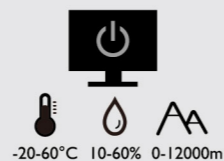

LCD Monitor Quick Start Guide

Stylish Monitor with Eye Care Technology | G Series

DN: G80-EQ-V1

© 2021 BenQ Corporation. All rights reserved. Rights of modification reserved.

GW2280 / GW2280E
GW2283 / GW2283E
GW2480 / GW2480E
GW2780 / GW2780E

GL2580H / GL2580HE
GL2580HM / GL2580ME

GL2480 / GL2480E
GL2780 / GL2780E

GW2381 / GW2381E

D-Sub
(Optional)

DVI-D
(Optional)

DP
(Optional)

HDMI
(Optional)

Audio
(Optional)

- 8 Video
- 9 Audio

GW2381 / GW2480 / GW2780

GL2580HM