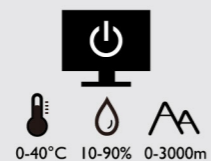

LCD Monitor Quick Start Guide

Stylish Monitor with Eye Care Technology | G Series

DN: G80-EQ-V1

© 2021 BenQ Corporation. All rights reserved. Rights of modification reserved.

GW2280 / GW2280E
GW2283 / GW2283E
GW2480 / GW2480E
GW2780 / GW2780E

GL2580H / GL2580HE
GL2580HM / GL2580ME

GL2480 / GL2480E
GL2780 / GL2780E

GW2381 / GW2381E

D-Sub
(Optional)

DVI-D
(Optional)

DP
(Optional)

HDMI
(Optional)

Audio
(Optional)

- 8 Video
- 9 Audio

GW2381 / GW2480 / GW2780

GL2580HM