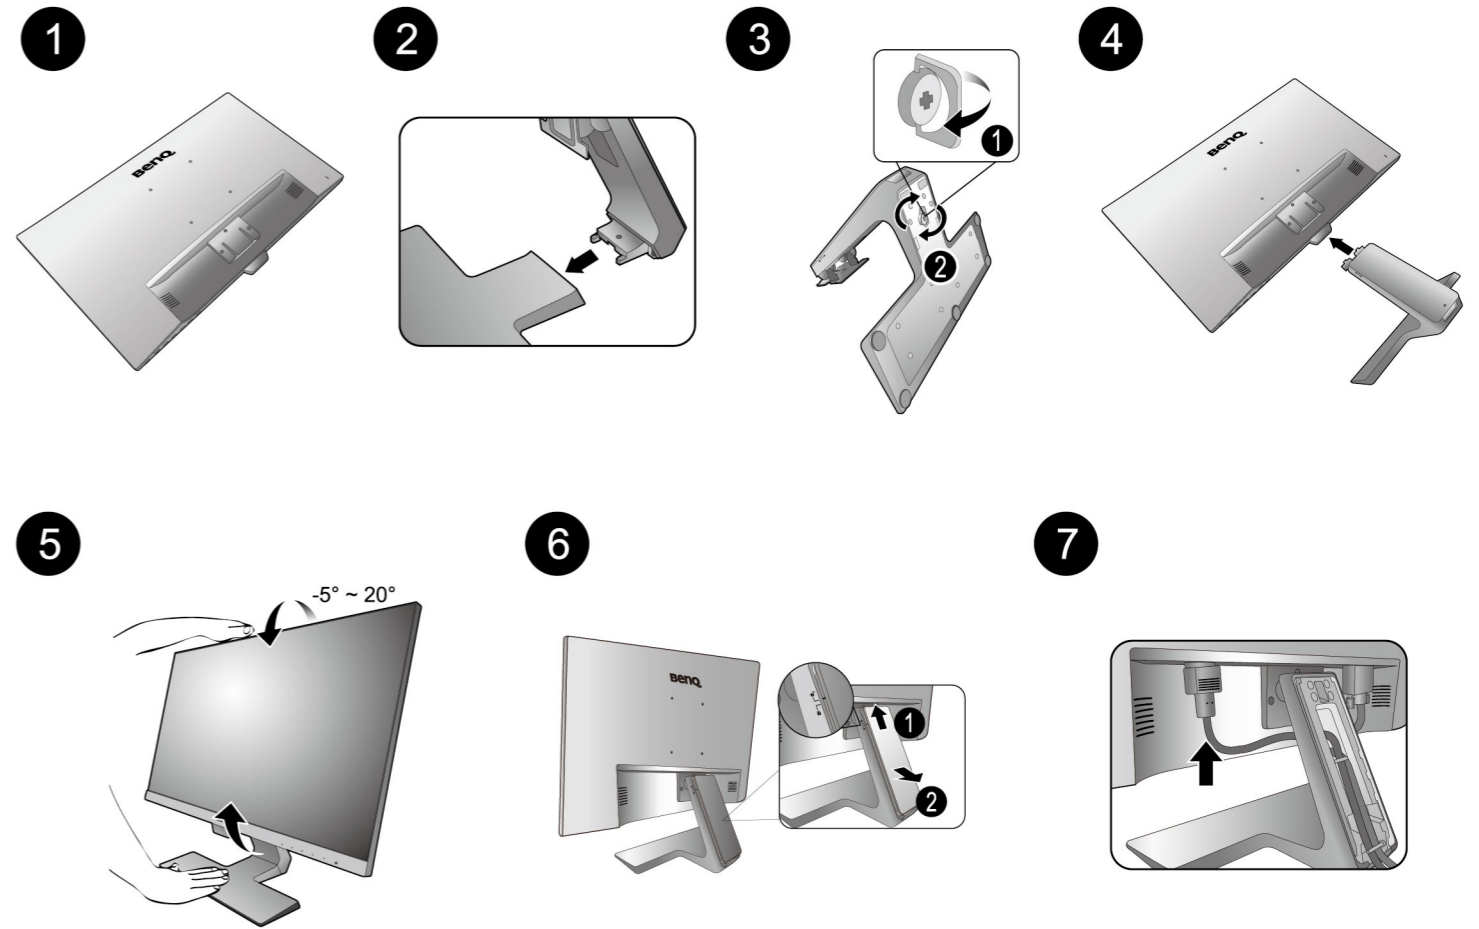

LCD Monitor Quick Start Guide

Stylish Monitor with Eye Care Technology | G Series

DN: G80-EQ-V1

© 2021 BenQ Corporation. All rights reserved. Rights of modification reserved.

GW2280 / GW2280E
GW2283 / GW2283E
GW2480 / GW2480E
GW2780 / GW2780E

GL2580H / GL2580HE
GL2580HM / GL2580ME

GL2480 / GL2480E
GL2780 / GL2780E

GW2381 / GW2381E

D-Sub
(Optional)

DVI-D
(Optional)

DP
(Optional)

HDMI
(Optional)

Audio
(Optional)