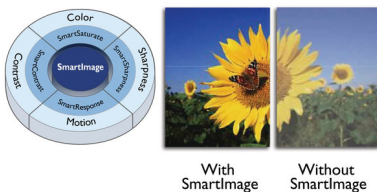

SmartImage

SmartImage is an exclusive leading edge Philips technology that analyses the content displayed

on your screen and optimises your display performance. This user-friendly interface allows you to select various modes, like Office, Photo, Movie, Game, Economy etc., to fit the application in use. Based on the selection, SmartImage dynamically optimises the contrast, colour saturation and sharpness of images and videos for ultimate display performance. The Economy mode option offers you major power savings. All in real time at the touch of a single button!