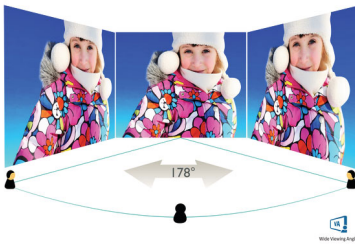

Perfectly designed for your space

- VESA mount allows for flexibility

PHILIPS

LCD monitor
V Line 22 (21.5"/54.6 cm diag.), 1920 x 1080 (Full HD)

222V8LA/00

Highlights

VA display

The Philips VA LED display uses an advanced multi-domain vertical alignment technology that gives you super-high static contrast ratios for extra-vivid and bright images. While standard office applications are handled with ease, it is especially suitable for photos, web browsing, films, gaming and demanding graphical applications. Its optimised pixel management technology gives you a 178/178 degree extra-wide viewing angle, resulting in crisp images.

16:9 Full HD display

Picture quality matters. Regular displays deliver quality, but you expect more. This display features enhanced Full HD 1920 x 1080 resolution. With Full HD for crisp detail paired with high brightness, incredible contrast and realistic colours, expect a true-to-life picture.

Specifications

Picture/Display

- LCD panel type: VA LCD
- Backlight type: W-LED system
- Panel Size: 21.5 inch/54.6 cm
- Display Screen Coating: Anti-glare, 3H, Haze 25%
- Effective viewing area: 478.656 (H) x 260.28 (V)
- Aspect ratio: 16:9
- Maximum resolution: 1920 x 1080 @ 75 Hz*
- Pixel Density: 102 PPI
- Response time (typical): 4 ms (GtG)*
- Brightness: 250 cd/m²
- Contrast ratio (typical): 3000:1
- SmartContrast: Mega Infinity DCR
- Pixel pitch: 0.2493 x 0.241 mm
- Viewing angle: 178° (H)/178° (V), @ C/R > 10
- Display colours: 16.7 M
- Picture enhancement: SmartImage
- Scanning Frequency: 30–85 kHz (H) / 48–75 Hz (V)
- sRGB
- Flicker-free
- LowBlue Mode
- EasyRead
- Adaptive sync