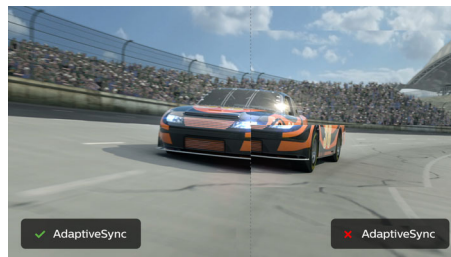

Adaptive-Sync technology

Gaming shouldn't be a choice between choppy gameplay or broken frames. Get fluid, artefact-free performance at virtually any frame rate with Adaptive-Sync technology, smooth quick refresh and ultra-fast response time.