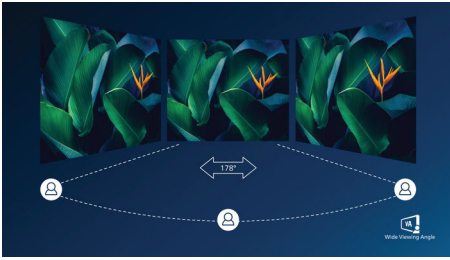

Perfectly designed for your space

- VESA mount allows for flexibility

PHILIPS

LCD monitor
V Line 22 (21.5"/54.6 cm diag.), 1920 x 1080 (Full HD)

222V8LA/00

Highlights

VA display

The Philips VA LED display uses an advanced multi-domain vertical alignment technology that gives you super-high static contrast ratios for extra-vivid and bright images. While standard office applications are handled with ease, it is especially suitable for photos, web browsing, films, gaming and demanding graphical applications. Its optimised pixel management technology gives you a 178/178 degree extra-wide viewing angle, resulting in crisp images.

16:9 Full HD display

Picture quality matters. Regular displays deliver quality, but you expect more. This display features enhanced Full HD 1920 x 1080 resolution. With Full HD for crisp detail paired with high brightness, incredible contrast and realistic colours, expect a true-to-life picture.