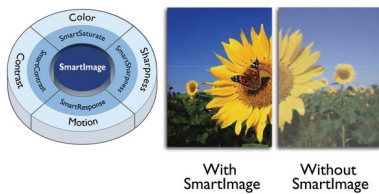

SmartImage

SmartImage is an exclusive leading edge Philips technology that analyses the content displayed on your screen and optimises your display performance. This user-friendly interface allows you to select various modes, like Office, Photo, Movie, Game, Economy etc., to fit the application in use. Based on the selection, SmartImage dynamically optimises the contrast, colour saturation and sharpness of images and videos for ultimate display performance. The Economy mode option offers you major power savings. All in real time at the touch of a single button!