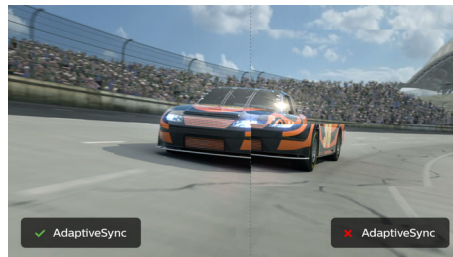

Adaptive-Sync technology

Gaming shouldn't be a choice between choppy gameplay or broken frames. Get fluid, artefact-free performance at virtually any frame rate with Adaptive-Sync technology, smooth quick refresh and ultra-fast response time.