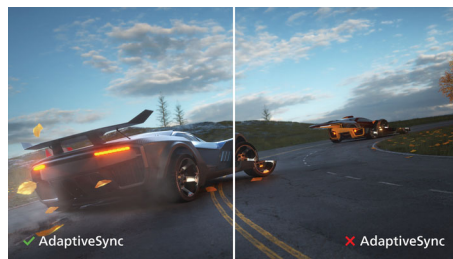

Adaptive-Sync technology

Gaming shouldn't be a choice between choppy gameplay or broken frames. Get fluid, artefact-free performance at virtually any frame rate with Adaptive-Sync technology, smooth quick refresh and ultra-fast response time.