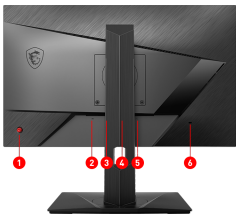

SPECIFICATIONS

Panel Size	23.8" (60cm)
Panel Resolution	1920 x 1080 (FHD)
Refresh Rate	144Hz
Response time	1ms
Panel Type	IPS
Brightness (nits)	250 nits
Viewing Angle	178° (H)/178° (V)
Aspect Ratio	16:9
Contrast Ratio	1000:1
Active Display Area (mm)	527.04(H) x 296.46(V)
Pixel Pitch (H x V)	0.2745(H) x 0.2745(V)
Surface Treatment	Anti-glare
Display Colors	16.7M
DCI-P3 / sRGB	94.6% / 127.7%
Video ports	2x HDMI (Supports FHD@144Hz as specified in HDMI 1.4) 1x DP (Supports FHD@144Hz as specified in DisplayPort 1.2a)
USB ports	2x USB2.0 Type A 1x USB2.0 Type B
Audio	1x Earphone out
Kensington Lock	YES
VESA Mounting	100 X 100 mm
Control	5-way OSD navigation joystick
Power Type	External Adaptor 20V 2.25A
Power Input	100~240V, 50~60Hz
DYNAMIC REFRESH RATE TECHNOLOGY	G-sync Compatible
ACTIVATED RANGE	48 to 144Hz
DCR	100000000:1
Power consumption	22 kwh/1000h
Signal Frequency	30 to 180KHz (H) 48 to 144Hz (V)
Adjustment (Tilt)	-5° ~ 20°
Adjustment (Swivel)	-45° ~ 45°
Adjustment (Pivot)	-90° ~ 90°
Adjustment (Height)	0 ~ 130mm
Dimension (W x H x D)	540.3 x 514.3 x 233.7 mm / 21.27 x 20.25 x 9.2 inch

FEATURES

Carton Dimension (W X H X D)	606 x 545 x 172 mm / 23.86 x 21.46 x 6.77 inch
Weight (NW / GW)	5.36kg / 7.66kg 11.82lbs / 16.89lbs
Frameless Design	Yes
Note	Display Port: 1920 x 1080 (Up to 144Hz) HDMI: 1920 x 1080 (Up to 144Hz) The color gamut follows the CIE 1976 testing standard.

CONNECTIONS

1. 5-way joystick navigator
2. DC Jack
3. 2x HDMI (1.4)
4. 1x Display Port (1.2a)
5. 1x Earphone out
6. Kensington lock
- 7.