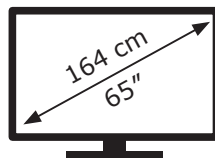

ENERG ⚡

LG Electronics

65UN70006LA

135 kWh/1000h

ABCDEF**G**

150 kWh/1000h

3840 px

2160 px