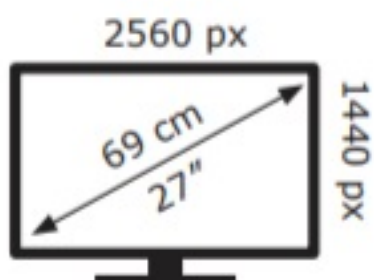

ENERG

MSI

Optix MAG274QRF-QD

32 kWh/1000h

ABCDEF **G**

54 kWh/1000h

2019/2013