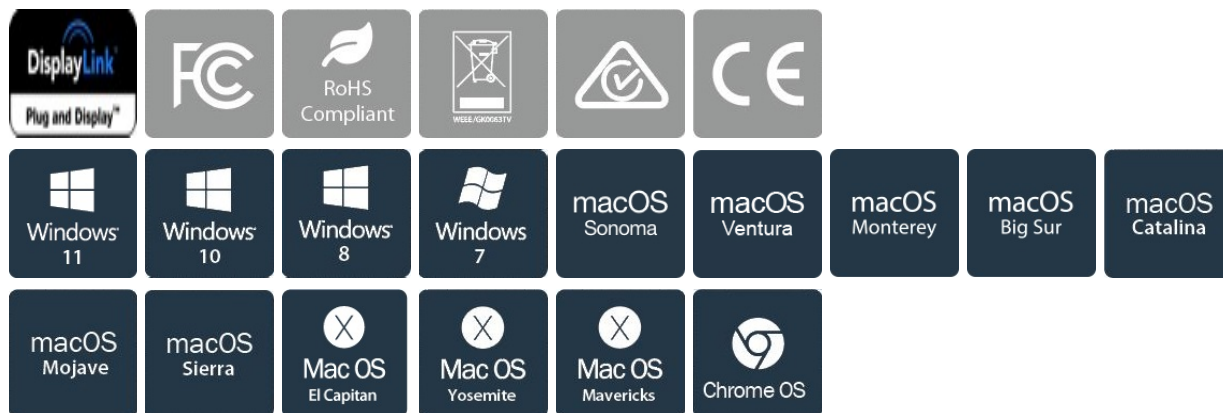

Mac Address Pass-Through Utility: To improve network security.

USB Event Monitoring Utility: To track and log connected USB devices

Wi-Fi Auto Switch Utility: Enabling users to quickly access faster network speeds via wired LAN.

For more information and to download the StarTech.com Connectivity Tools application, please visit:
www.StarTech.com/Connectivity-Tools

StarTech.com conducts thorough compatibility and performance testing on all our products to ensure we are meeting or exceeding industry standards and providing high-quality products to IT Professionals. Our local StarTech.com Technical Advisors have broad product expertise and work directly with our StarTech.com Engineers to provide support for our customers both pre and post-sales.

Certifications, Reports and Compatibility

Applications

Features

- **LATEST MODEL:** This USB-C USB-A dock offers the same functionality as DK30A2DH, with added flexibility of horizontal or vertical orientation using the included stand to save space at your workstation
- **DUAL 4K 60Hz HYBRID USB-C & USB-A DOCK:** Universal USB 3.0 docking station (5Gbps) works with USB-C & USB-A laptops/computers and features 6-Port USB Type-A hub, Gigabit Ethernet, and 3.5mm audio jacks; NOTE: This dock does not support USB-C Power Delivery
- **FLEXIBLE DUAL MONITOR VIDEO:** This 4K 60Hz USB-C or USB-A docking station can connect up to 2 monitors: Dual DisplayPort or Dual HDMI or DP + HDMI displays; Supports dual extended displays on MacBooks with both the Intel processor or Apple M1/M2 chip
- **6 DOWNSTREAM USB-A PORTS:** Hybrid USB C dock has a 6-port USB 3.2 Gen 1 (5Gbps) hub w/ extra USB-A ports to support devices such as keyboard, mouse, flash drive, external hard drive & printer
- **COMPATIBILITY:** DisplayLink Certified port replicator for maximum performance & compatibility w/Dell, HP, Lenovo