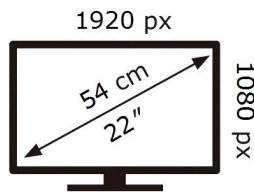

ENERG 

SAMSUNG

S22A330NHU

12 kWh/1000h

2019/2013