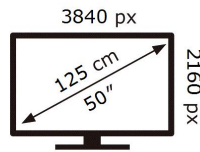

ENERGY

SAMSUNG

UE50TU7090S

86 kWh/1000h

ABCDEF **G**

112 kWh/1000h

2019/2013