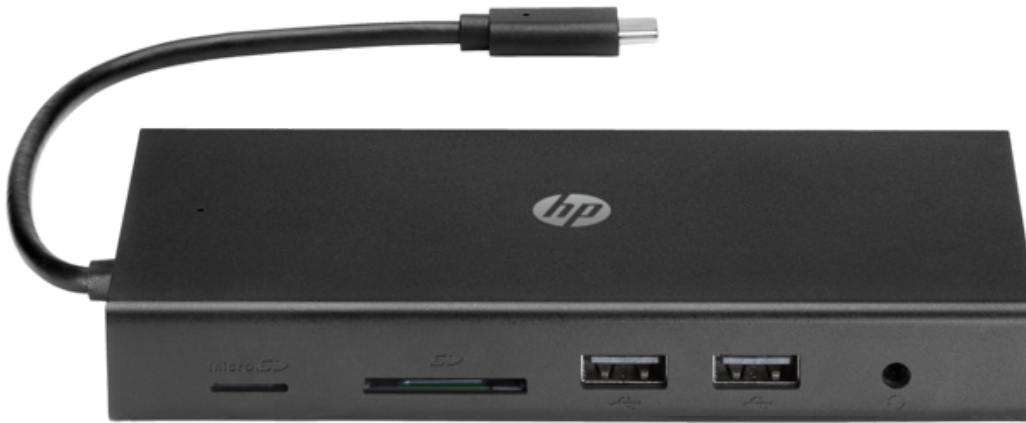

HP Travel USB-C Multi Port Hub

Connected. Charged. Compatible.

Travel light with the USB-C® hub that weighs only 0.378 lb / 171 g. Now, you can charge and connect all your devices with just one hub that includes six ports for data transfer, accessories and charging. Plus, enjoy a connection that is designed to support 1 Gbps RJ45 ethernet port and USB-C® connector that allows you to stream to both HDMI and VGA simultaneously.¹

*Product image may differ from actual product

Connect to any device, anytime

Enjoy a convenient hub for all your connectivity needs, with a USB-C® port for pass-through charging to your laptop, plus USB 3.0 ports for up to 5 Gbps signaling rate and USB 2.0 ports for accessory connectivity.²

One port for connectivity and power

Only one USB-C® port required for powering your laptop and all your accessories.

Seamless connection. Smooth streaming.

Connect to your displays with ease using this single USB-C® hub with simultaneous HDMI and VGA connection.¹

HP Travel USB-C Multi Port Hub

Stay connected, stay working

Enjoy an internet connection you can count on using the 1 Gbps RJ45 Ethernet port.

More memory. More convenience.

Save time using a memory card reader that transfers both SD and Micro SD (TransFlash) content simultaneously.