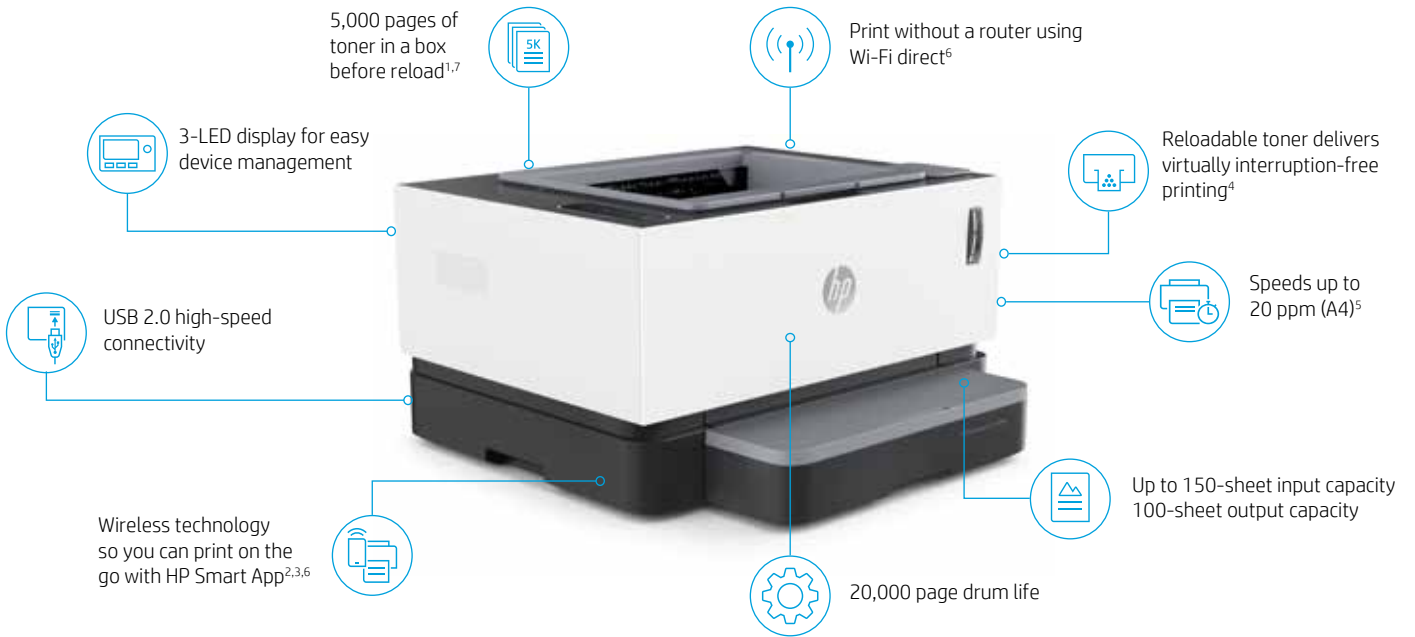

Product walkaround

HP Neverstop Laser 1000w Shown

Intuitive user interface