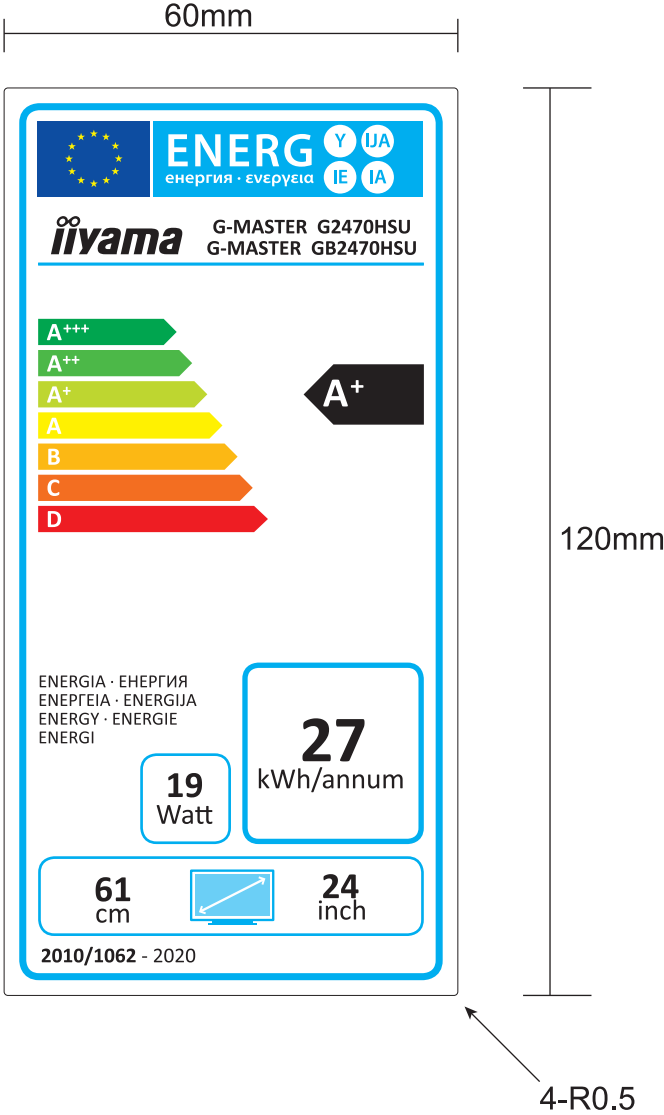

# Energy-label for G(B)2470HSU

Glue type: Removable adhesive

iiyama parts no.: E191A04