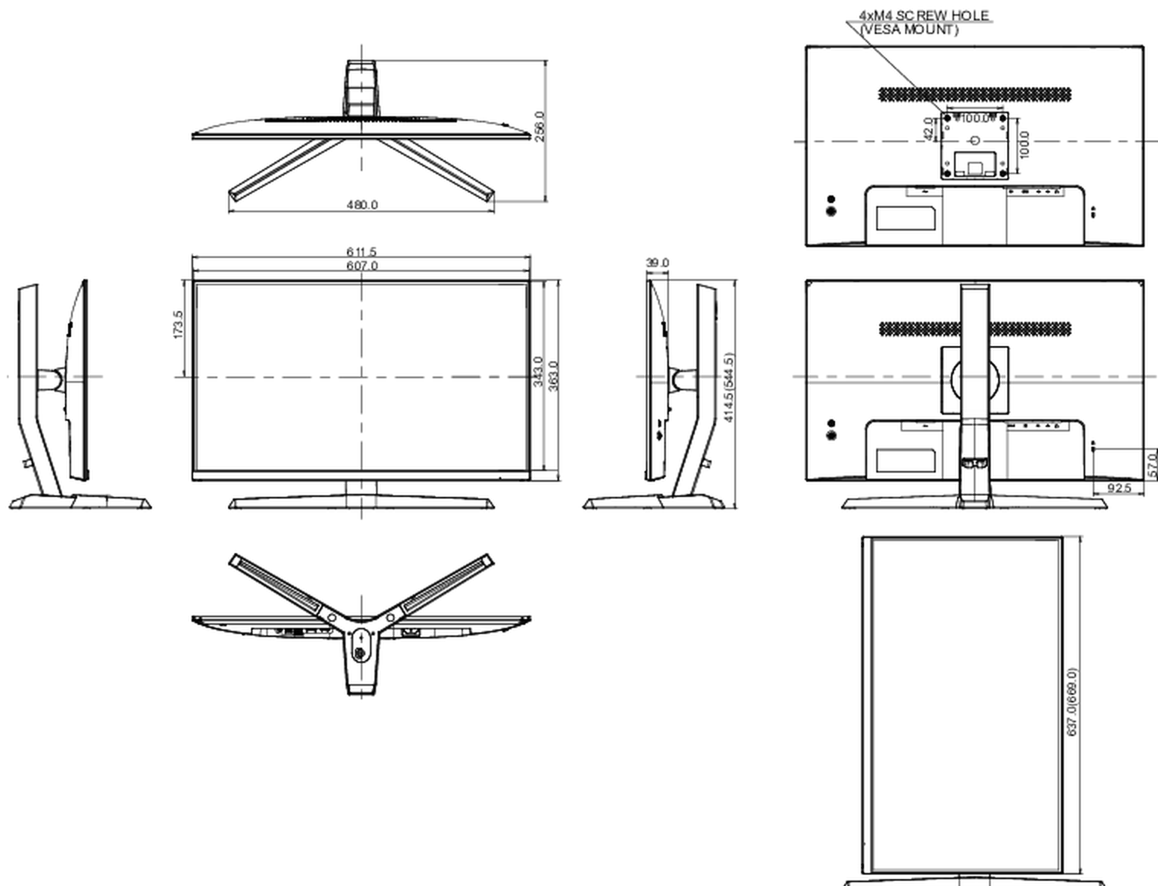

## 04 MECHANICAL

Display position adjustments	height, pivot (rotation), tilt
Height adjustment	130mm
Rotation (PIVOT function)	90°
Tilt angle	18° up; 3° down
VESA mounting	100 x 100mm
Cable management system	yes

## 08 DIMENSIONS / WEIGHT

Product dimensions W x H x D	611.5 x 414.5 (544.5) x 256mm
Box dimensions W x H x D	694 x 480 x 227mm
Weight (without box)	5.4kg
Weight (with box)	9.6kg
EAN code	4948570117994