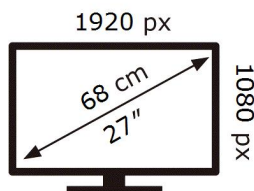

ENERG

SAMSUNG

S27AM500NU

26 kWh/1000h

ABCDEF **G**

43 kWh/1000h

2019/2013