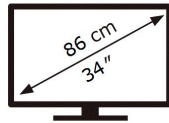

ENERGY

SAMSUNG

C34G55TWWU

38 kWh/1000h

ABCDEF **G**

47 kWh/1000h

3440 px

1440 px