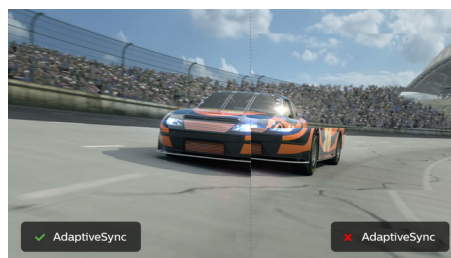

Adaptive-Sync technology

Gaming shouldn't be a choice between choppy gameplay or broken frames. Get fluid, artefact-free performance at virtually any frame rate with Adaptive-Sync technology, smooth quick refresh and ultra-fast response time.