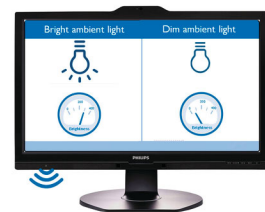

LightSensor

LightSensor uses a smart sensor to adjust the picture brightness depending on the light conditions in the room for the perfect picture with minimal power usage.