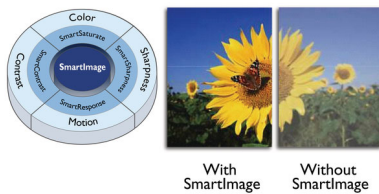

Perfectly designed for your space

- VESA mount allows for flexibility

PHILIPS

LCD monitor
V Line 27" (68.6 cm), 1920 x 1080 (Full HD)

272V8LA/01

Highlights

VA display

The Philips VA LED display uses an advanced multi-domain vertical alignment technology that gives you super-high static contrast ratios for extra-vivid and bright images. While standard office applications are handled with ease, it is especially suitable for photos, web browsing, films, gaming and demanding graphical applications. Its optimised pixel management technology gives you a 178/178 degree extra-wide viewing angle, resulting in crisp images.

SmartImage

SmartImage is an exclusive leading edge Philips technology that analyses the content displayed on your screen and optimises your display performance. This user-friendly interface allows you to select various modes, like Office, Photo, Movie, Game, Economy etc., to fit the application in use. Based on the selection, SmartImage dynamically optimises the contrast, colour saturation and sharpness of images and videos for ultimate display performance. The Economy mode option offers you major power savings. All in real time at the touch of a single button!