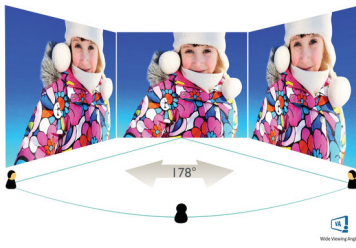

Perfectly designed for your space

- VESA mount allows for flexibility

PHILIPS

LCD monitor
V Line 27" (68.6 cm), 1920 x 1080 (Full HD)

272V8LA/01

Highlights

VA display

The Philips VA LED display uses an advanced multi-domain vertical alignment technology that gives you super-high static contrast ratios for extra-vivid and bright images. While standard office applications are handled with ease, it is especially suitable for photos, web browsing, films, gaming and demanding graphical applications. Its optimised pixel management technology gives you a 178/178 degree extra-wide viewing angle, resulting in crisp images.

Specifications

Picture/Display

- LCD panel type: VA LCD
- Backlight type: W-LED system
- Panel Size: 27 inch/68.6 cm
- Display Screen Coating: Anti-Glare, 3H, Haze 25%
- Effective viewing area: 597.9 (H) x 336.3 (V)
- Aspect ratio: 16:9
- Maximum resolution: 1920 x 1080 @ 75 Hz*
- Pixel Density: 82 PPI
- Response time (typical): 4 ms (GtG)*
- Brightness: 250 cd/m²
- Contrast ratio (typical): 3000:1
- SmartContrast: Mega Infinity DCR
- Pixel pitch: 0.3114 x 0.3114 mm
- Viewing angle: 178° (H)/178° (V), @ C/R > 10
- Flicker-free
- Display colours: 16.7 M
- Scanning Frequency: 30-85 kHz (H)/48-75 Hz (V)
- LowBlue Mode
- EasyRead
- sRGB
- Adaptive sync